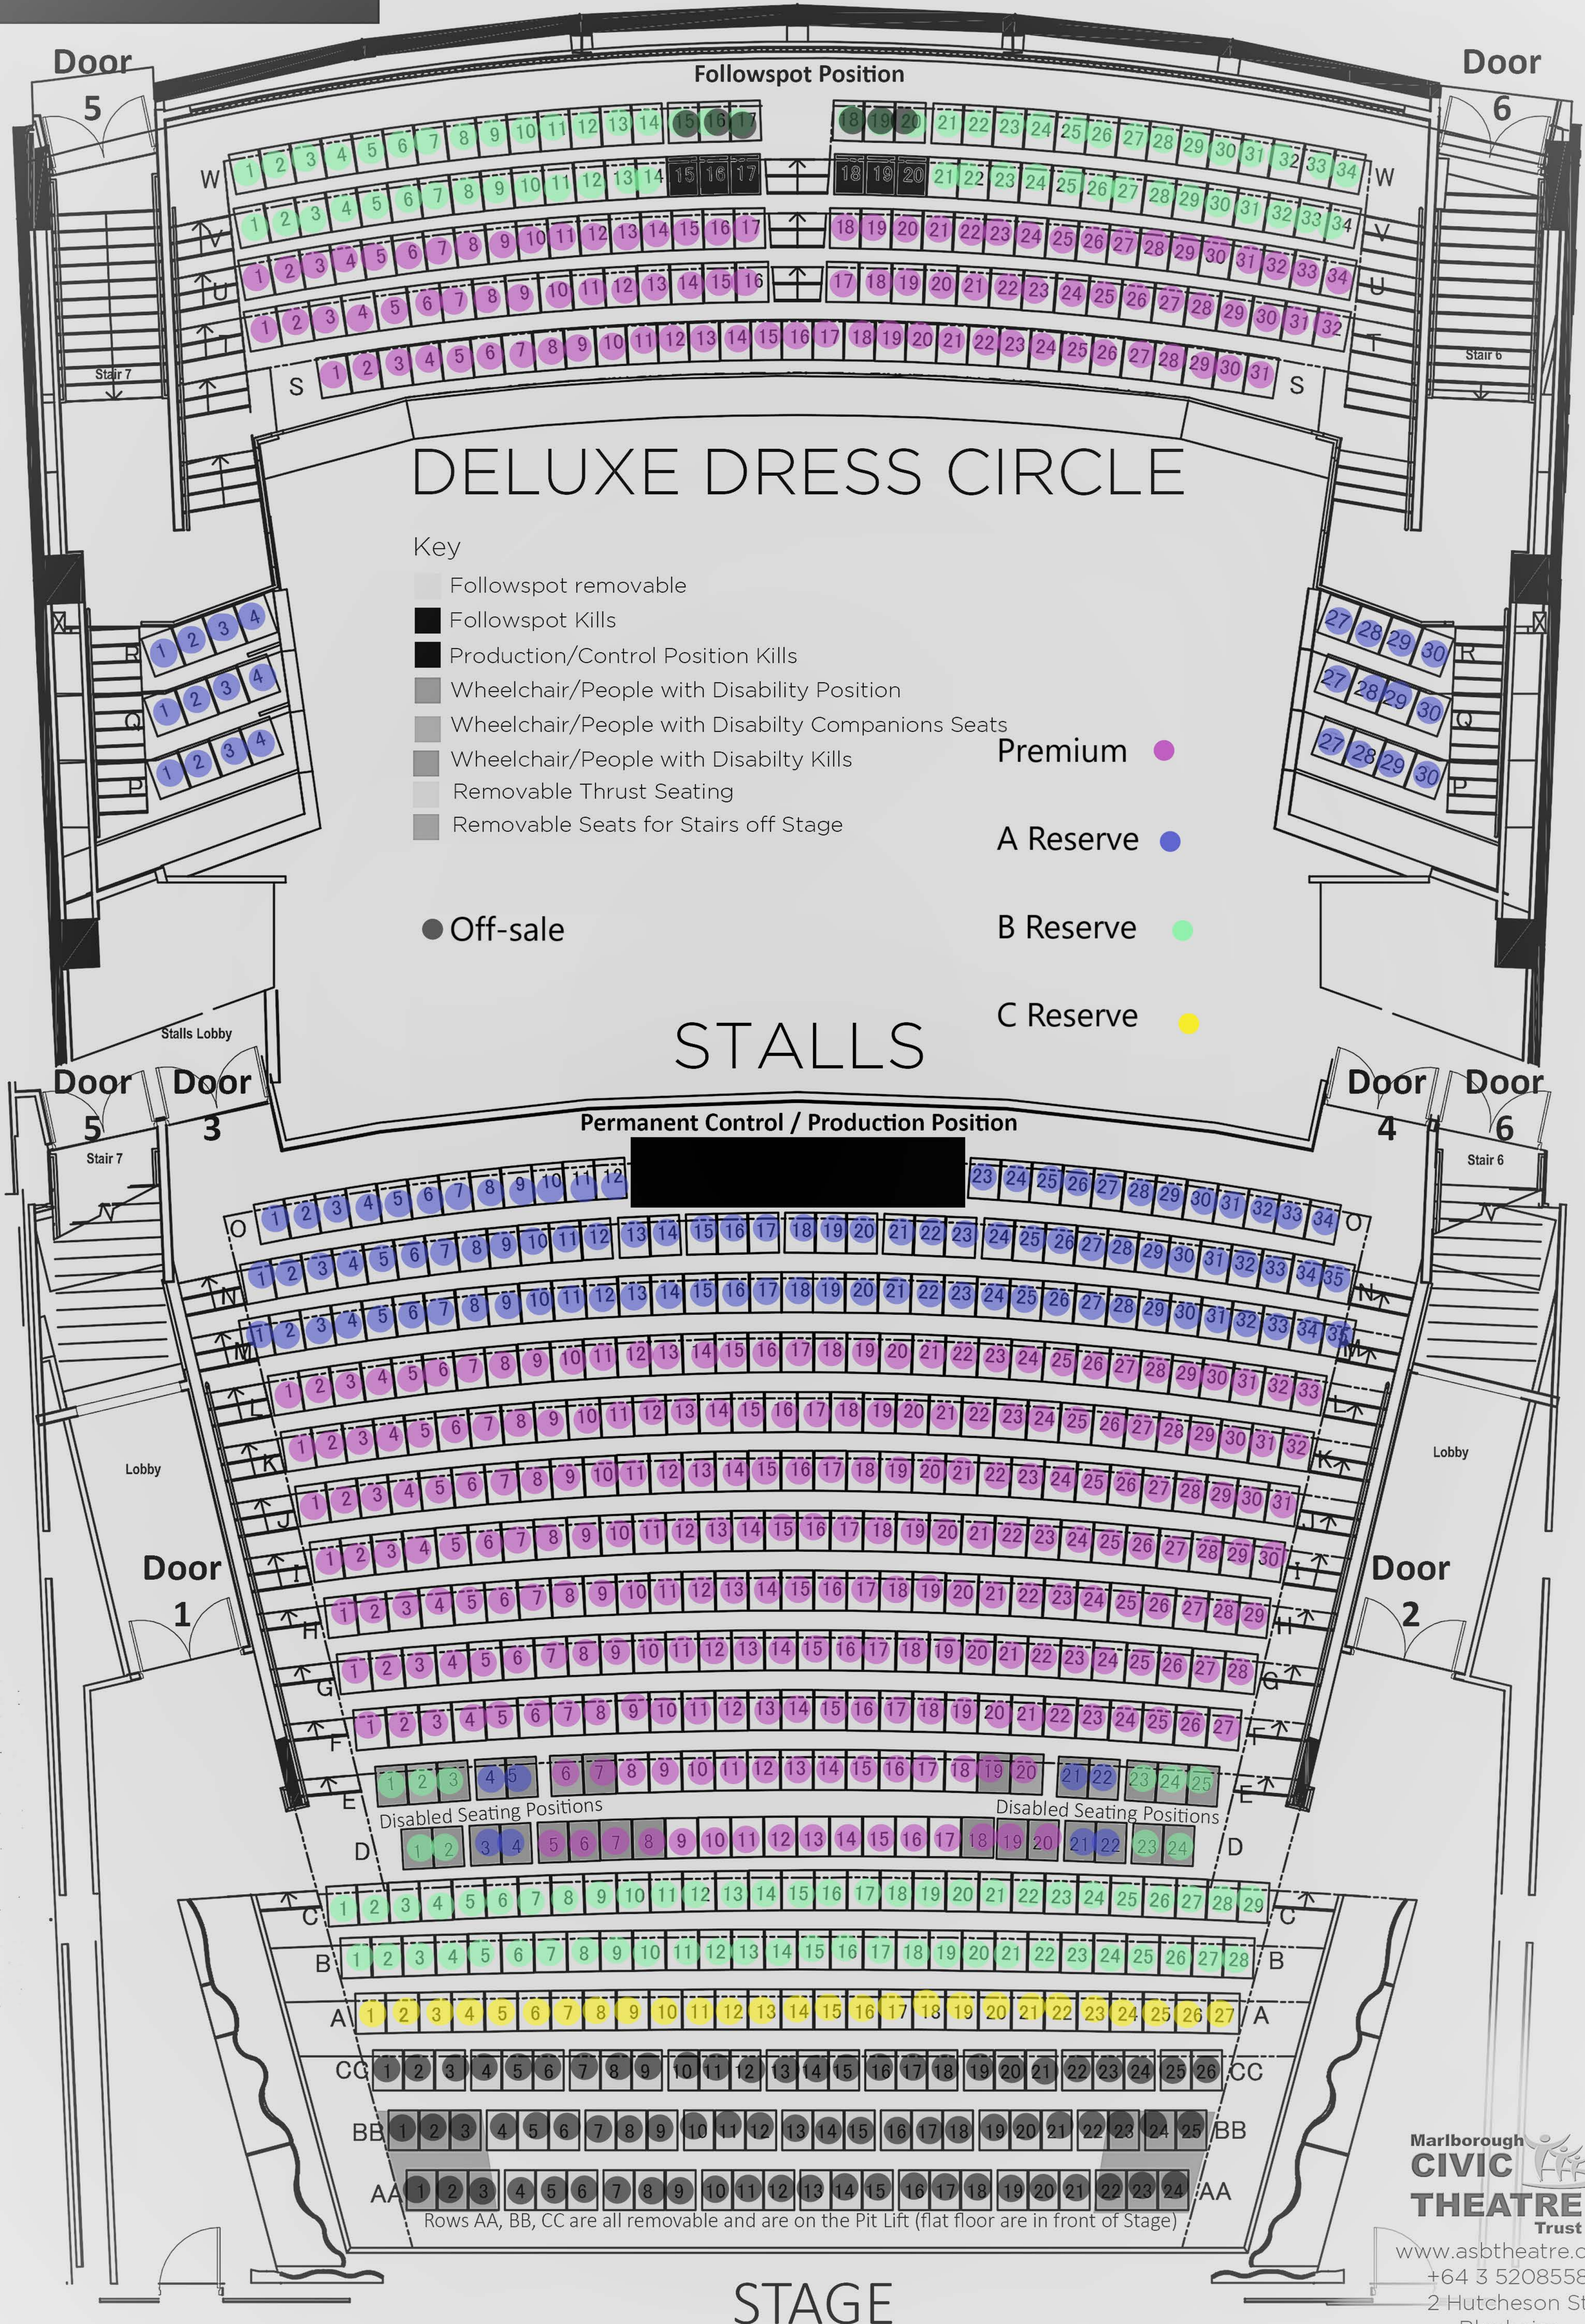

MAIN AUDITORIUM

Seating Plan

Key

- Followspot removable
- Followspot Kills
- Production/Control Position Kills
- Wheelchair/People with Disability Position
- Wheelchair/People with Disability Companions Seats
- Wheelchair/People with Disability Kills
- Removable Thrust Seating
- Removable Seats for Stairs off Stage
- Off-sale
- Premium
- A Reserve
- B Reserve
- C Reserve

Rows AA, BB, CC are all removable and are on the Pit Lift (flat floor are in front of Stage)