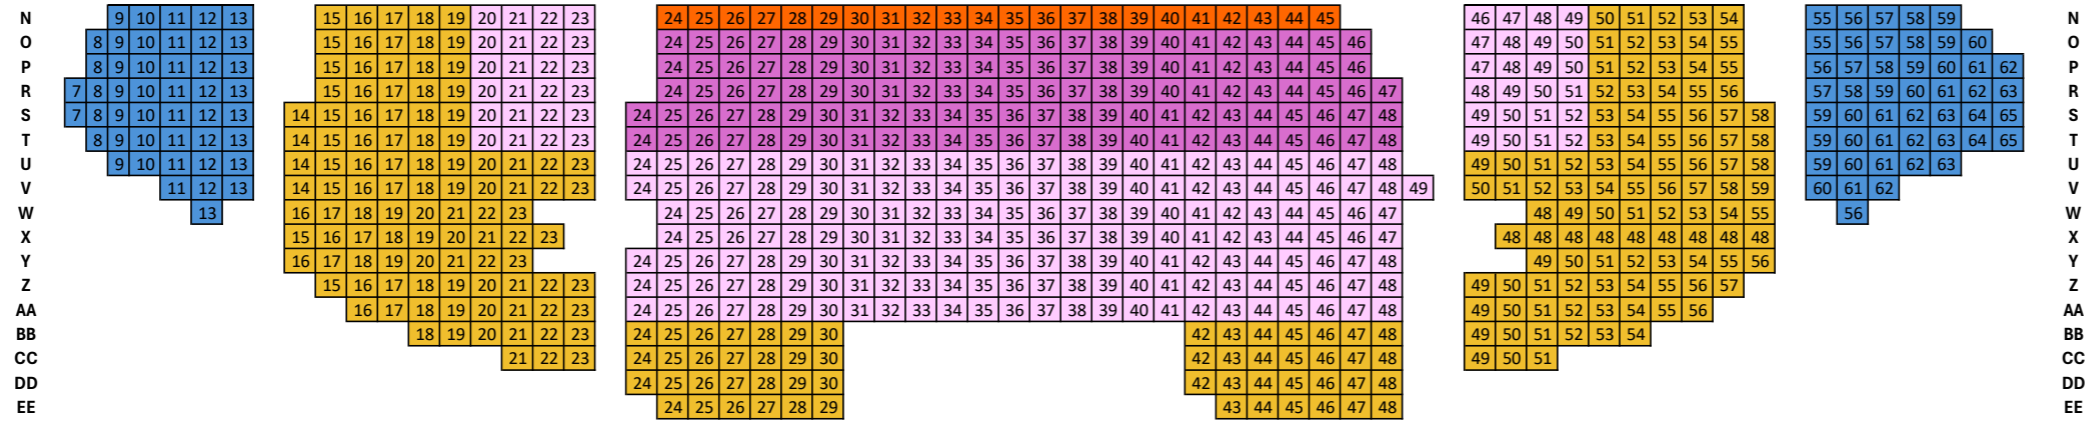

MICHAEL FOWLER STALLS

STAGE

FRONT STALLS

REAR STALLS

KEY :

- PREMIUM
- RESERVE
- RESERVE
- RESERVE
- OFF SALE
- WHEELCHAIR
- FREE COMPANION