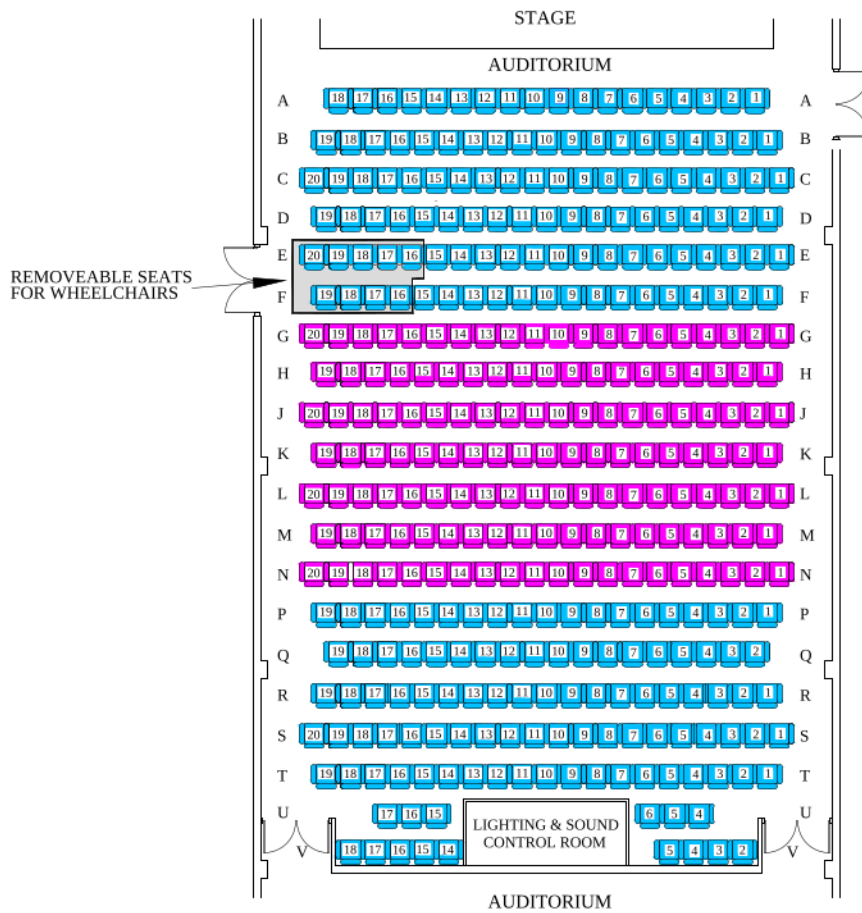

GISBORNE WAR MEMORIAL THEATRE

THEATRE SEATING LAYOUT

SEATING		
A RESERVE (SUGGESTED)	■	275
B RESERVE (SUGGESTED)	■	225
AUDITORIUM SEATS		362
CIRCLE SEATS		<u>138</u>
TOTAL SEATS		500