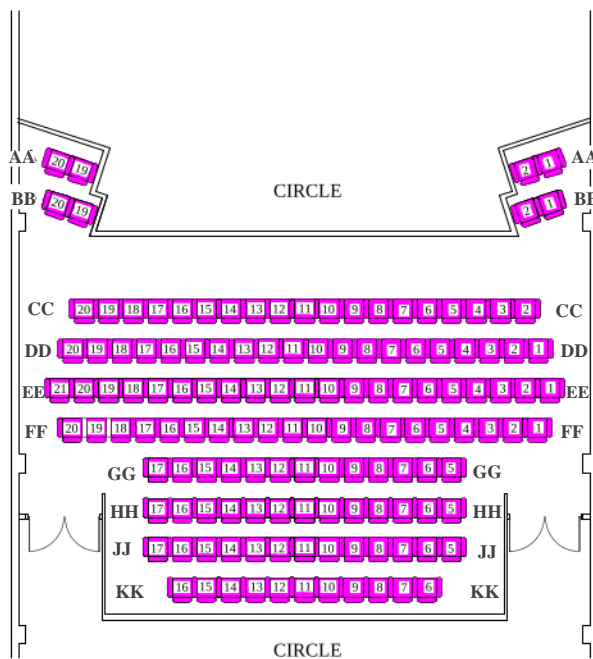

GISBORNE WAR MEMORIAL THEATRE

THEATRE SEATING LAYOUT

SEATING		
A RESERVE (SUGGESTED)	■	275
B RESERVE (SUGGESTED)	■	225
AUDITORIUM SEATS		362
CIRCLE SEATS		<u>138</u>
TOTAL SEATS		500